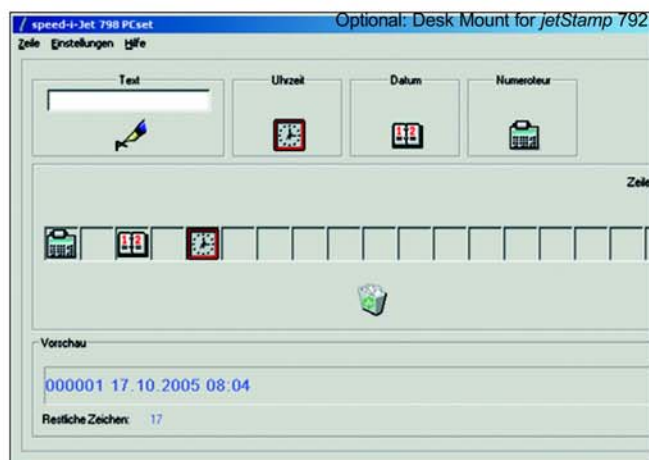

### Technical data:

- Cover: silver grey
- Dimensions: 32 x 43 x 173 mm (B x D x H)
- Weight: 125 g
- Certificated: CE

Fully Mobile! Prints Texts, Date, Time, counting, numbering, or coding, almost anywhere, on fat, uneven, rigid or soft surfaces. Set up your Texts, etc, to suit Left- or Right-handed users, on your PC.

Simple change of ink-cartridge.

**Ejemplo:**

12345678  
30. APR 2013

SPEED-I-JET 798

AUSGANG 123465 10. SEP 2011

EINGANG 123 23. AUG 2012 16:29

The Software for the speed-i-Jet 798 is self-explanatory. Define the texts, date, time and/or numbering on your PC, and pass via the USB cable!